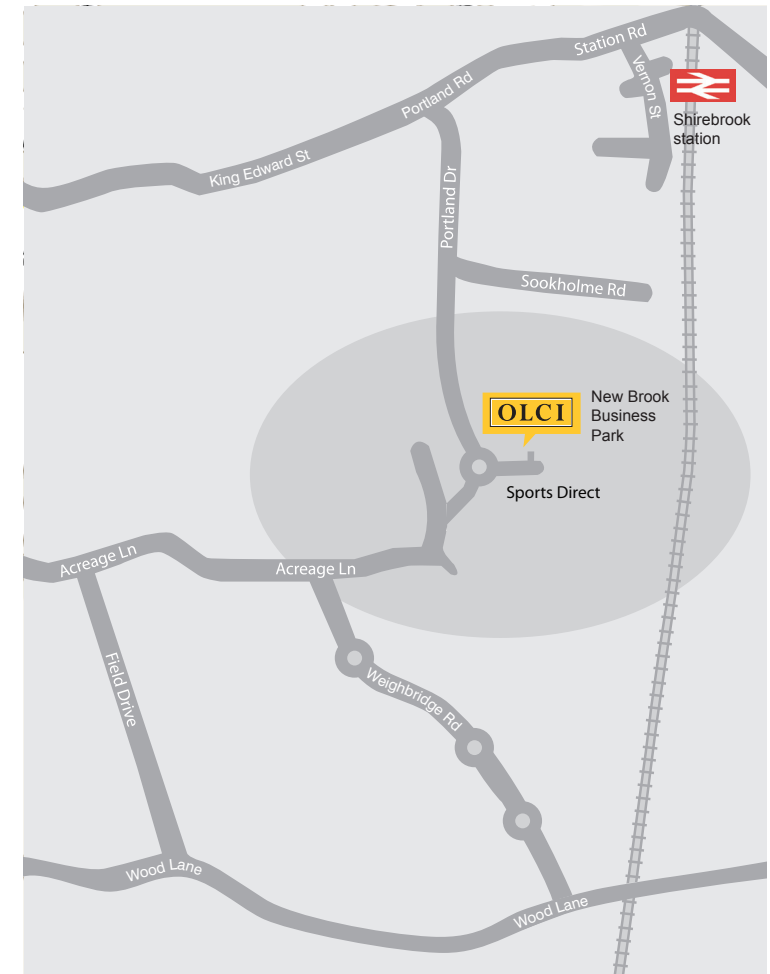

Driving from the South (Other Destinations) and the North

- Exit the M1 at junction 29, and then take the fifth exit at the roundabout onto the A617, signposted Mansfield.
- After just over 1½ miles, just before reaching Pleasley, take the second exit at the roundabout onto the B6407 (Common Lane) signposted Shirebrook.
- At the roundabout take the first exit onto Meadow Lane.
- At the roundabout take the first exit onto Wood Lane.
- Turn slight left at Field Drive.
- Turn right at Acreage Lane.
- Follow the signs for Sports Direct and turn left at Weighbridge Road.
- At the roundabout take the second exit onto New Brook Business Park.
- OLCI is located opposite Sports Direct.

By Bus from Shirebrook station

- Bus 12 (Stagecoach) departs from Shirebrook station every 30 minutes.
- Get off the bus at Shirebrook - Field Drive stop.
- You will then need to walk the rest of the journey.
- Turn left back up Field Drive, turn right onto Acreage Lane.
- Follow the signs for Sports Direct and turn left at Weighbridge Road.
- At the roundabout take the second exit onto New Brook Business Park.
- OLCI is located opposite Sports Direct.

Car Pooling

OLCI Construction Training encourages students to participate in a car pooling scheme. If you are interested in joining with other students on your course, please speak to the Centre staff or contact the main office on 020 7430 8447.

OLCI

CONSTRUCTION TRAINING
Nationwide - to bring success closer to you